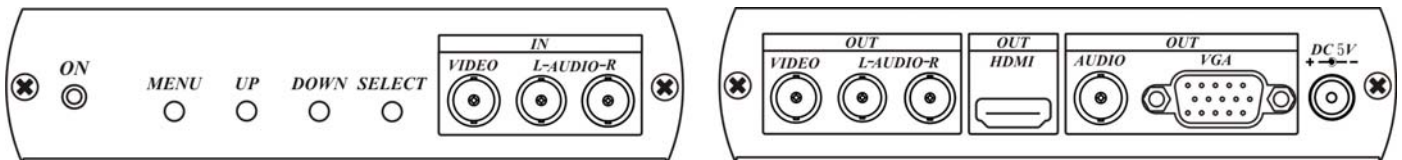

Operation Controls and Function:

Button Function:

- MENU : OSD ON/OFF ◦
UP : Select up or Increase setting value
DOWN : Select down or Increase setting value
SELECT : Select or setting.

OSD Menu :

- Resolution
Press SELECT button to setup resolution: 800x600 、 1024x768 、 1280x720 、 1920x1080
- Brightness
Press UP or DOWN button to decrease/increase from 0 ~100 ◦
- Contrast
Press UP or DOWN button to decrease/increase from 0 ~100 ◦
- Saturation
Press UP or DOWN button to decrease/increase from 0 ~100 ◦
- Hue
Press UP or DOWN button to decrease/increase from 0 ~100 ◦

Factory Default value setting :

Resolution	800 x 600
Brightness	50
Contrast	50
Saturation	50
Hue	50

NOTE: Wrong Resolution setting will cause the picture not display, please initialize factory default value.

Remark:

1. Under OSD mode: OSD will be auto save after setup and turn off OSD mode after 10 seconds.
2. OSD function only display on VGA, HDMI output mode.
3. Initialize factory default: Unplug the power adaptor, then press MENU button and plug the power adaptor until LED blinking, then release MENU button.

View of Connection and Installation:

Panel View:

Specification:

ITEM	VC-100CVH
Resolution	Up to 1920 x 1080 non-interlaced to 60Hz
Composite Video	RCA Input/Output x 2
Stereo Audio	RCA Input/Output x 4 , PHONE JACK 3.5mm x 1
VGA Connector	15-pin Mini D-sub (High Density) x 1
HDMI Connector	HDMI x 1
Function Button	Button x 4
Function Adjust	Resolution , Brightness , Contrast , Saturation , Hue
Power Supply	5V DC · 2000mA Regulated (External)
Power Consumption	1100 mA (max)
Dimensions W x H x D mm	140 x 96.5 x 32 (mm)
Weight g	350 g