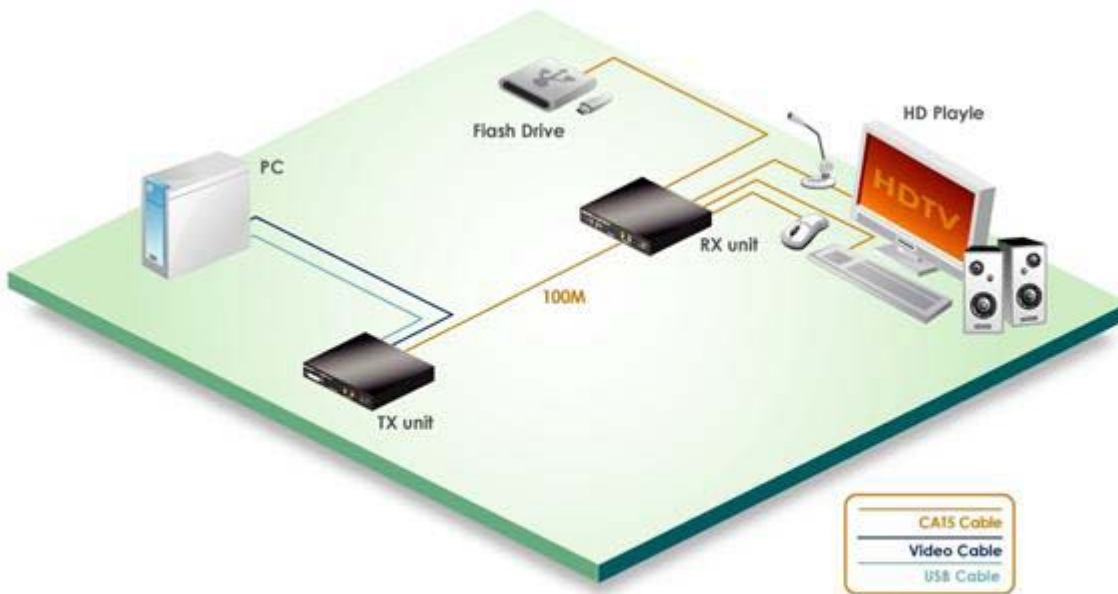

SE-120DX 100m DVI KVM Extender

SE-120DX the CAT5 DVI KVM Extender Over LAN w/ Audio & Mic, consists of two individual units: Transmitter and Receiver. With these two units at hand, they are able to extend the distance between remote and local console up to 100 meters away via a CAT5 cable, including keyboard, monitor, mouse, speaker, microphone, and USB devices. It utilizes new IP extender technology that user can not only deploy remote console in a more flexible manner, but also enjoy the high resolution rate of 1920 x 1200 @ 60 Hz / Full HD 1080p at the same time. It support Graphic Mode & Video Mode selection to suit display requirements. Graphic mode is optimized for still graphic displays; while video mode is best for a dynamically changing video stream.

Features

- Extension distance up to 100M / 330ft over a single CATx UTP cable segment ◦
- Use a single CATx UTP cable for direct connection between the TX and RX units, or can connect via a Gigabit Ethernet Switch in between ◦
- 4 x USB 2.0 ports with USB extension over IP for keyboard, mouse and other USB 2.0 devices
Support audio and mic extension over IP ◦
- Digital video resolution support up to 1920 x 1200 / Full HD 1080p up to 100M ◦
- Fully compatible with USB HID device for any keyboard, mouse and USB devices ◦
- Supports DOS, Windows 95/98/SE/ME/2000/XP/Vista/7, Linux, Mac OS 等 ◦
- Graphic mode/ Video mode for selection ◦
- Optional IR remote control accessories available ◦

Specifications

Model no.		SE-120DX
FEATURE		100M DVI KVM Extender
Transmitter Connector	Keyboard	USB B(F)
	Mouse	USB B(F)
	Monitor	DVI-D (F)
	Audio	2 * Φ 3.5mm phone jack
Receiver Connector	Keyboard & Mouse	2* USB-A (F)
	Monitor	DVI
	Audio	2 * Φ 3.5mm phone jack
	USB HUB	4* USB-A (F)
Audio support		Yes
Resolution / max.		WUXGA (1920*1200) / UXGA (1600 * 1200)
Distance / max.		100 Meter
System Connector		Cat5 – RJ45 Female
Power Source		DC9V
Size / WDH		134 x 120 x 26 mm