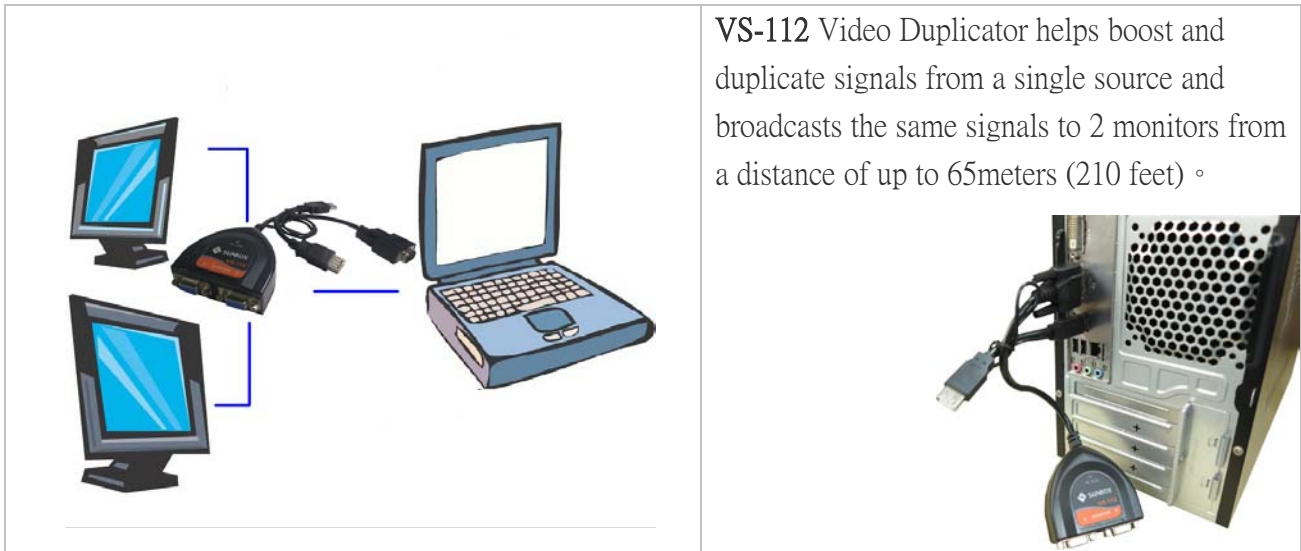

VS-112 2-Port VGA Splitter

VS-112 Video Duplicator helps boost and duplicate signals from a single source and broadcasts the same signals to 2 monitors from a distance of up to 65meters (210 feet) ◦

FEATURES

- One video input with 2 video outputs ◦
- Supports DDC、DDC2 及 DDC2B (Only B-port) ◦
- Supports long distance output up to 65 meters ◦
- Daisy-chain multiple units together (4-levels) for even more outputs ◦
- Built-in a 30cm VGA cable to connect computer ◦
- Supports USB Bus power mode ◦

SPECIFICATIONS

| | |
|----------------------|------------------|
| Model no. | VS-112 |
| VGA Input Connector | 1*HDB-15 Female |
| VGA Output Connector | 2* HDB-15 Female |
| Resolution | 2048*1536 / max. |
| Bandwidth /MHz | 450MHz / max. |
| Size | 70*70*20 mm |
| Materials | ABS |
| Cable (to PC) | 30cm Included |