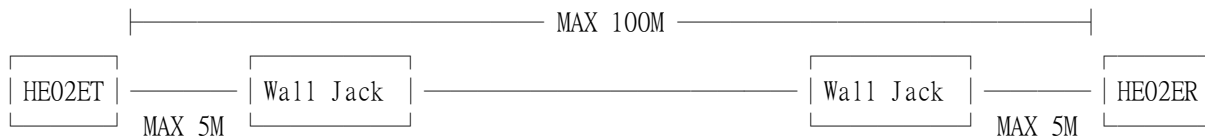

Panel view:

VHE-100T

VHE-100R

Installation view:

Cable:

Link cable recommend use high quality Cat.5e, Cat.6, Cat.6a, Cat.7 UTP / STP or FTP cable.

Transmission Distance:

The maximum transmission distance up to 100meters, use lower resolution won't extend longer distance

If connection through the wall socket, the cable length must less 5 meters between HDMI extender and wall jack, as below drawing:

RJ45 Define:

Video Link (TIA/EIA-568-B)

- | | |
|-----------------|---------|
| 1. Orange-white | DATA0 + |
| 2. Orange | DATA0 - |
| 3. Green-white | DATA1 + |
| 4. Blue | DATA2 + |
| 5. Blue-white | DATA2 - |
| 6. Green | DATA1 - |
| 7. Brown-white | DATA3 + |
| 8. Brown | DATA3 - |