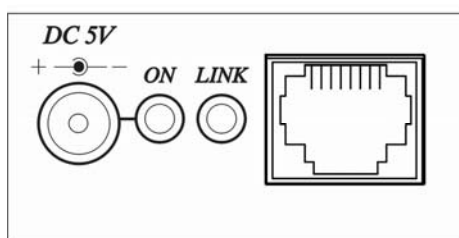

HDMI CAT5 Extender Series

ITEM NO.: **VHE-100** HDMI CAT5 Extra Long Rang Extender over Single CAT5 Cable 100 Meters

VHE-100 HDMI Extra Long Range CAT5 Extender is using only one cost effective CAT5E/6 cable to extend your HDTV display up to 100 meters at 1080p. With high quality uncompressed video to delivers significant value to the entire home and commercial entertainment system.

VHE-100 HDMI CAT5 Extra Long Range Extender over Single CAT5 cable Features:

- Extends HDMI Signal over one CAT5/5e/6 cable.
- Uncompressed high definition video up to 1080p@60Hz@48bits and 3D capable.
- Max. Data Rate- 10.2Gbps.
- HDMI 1.4 and HDCP compliance.
- Transmission range up to 100 meters at 1080p resolution.

Panel view:

VHE-100T

VHE-100R

Installation view:

Cable:

Link cable recommend use high quality Cat.5e, Cat.6, Cat.6a, Cat.7 UTP / STP or FTP cable.

Transmission Distance:

The maximum transmission distance up to 100meters, use lower resolution won't extend longer distance

Package Include:

- Transmitter x 1 piece
- Receiver x 1 piece
- Power adapter x 2 pieces

Specification:

ITEM	VHE-100T	VHE-100R
Resolution	Up to 1080p / 60Hz / 48 bit	
Distance	100M (Max)	
HDMI Connector	Type A	
Power Supply	Regulated 5V / 2A	
Power Consumption	600 mA (Max)	1200 mA (Max)
Temperature	Operation: 0 to 55°C, Storage: -20 to 85°C	
Humidity	Up to 95%	
Dimensions	49.2*92*25 (mm)	
Weight	120 g	135 g