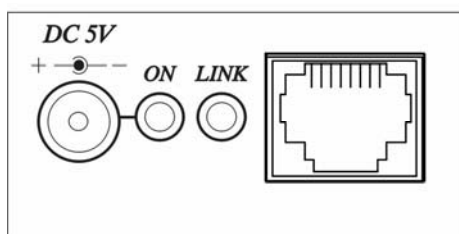

VHE-100 HDMI CAT5 Extra Long Range Extender over Single CAT5 cable Features:

- Extends HDMI Signal over one CAT5/5e/6 cable.
- Uncompressed high definition video up to 1080p@60Hz@48bits and 3D capable.
- Max. Data Rate- 10.2Gbps.
- HDMI 1.4 and HDCP compliance.
- Transmission range up to 100 meters at 1080p resolution.

Panel view:

VHE-100T

VHE-100R

Installation view:

Cable:

Link cable recommend use high quality Cat.5e, Cat.6, Cat.6a, Cat.7 UTP / STP or FTP cable.

Transmission Distance:

The maximum transmission distance up to 100meters, use lower resolution won't extend longer distance

If connection through the wall socket, the cable length must less 5 meters between HDMI extender and wall jack, as below drawing:

RJ45 Define:

Video Link (TIA/EIA-568-B)

- | | |
|-----------------|---------|
| 1. Orange-white | DATA0 + |
| 2. Orange | DATA0 - |
| 3. Green-white | DATA1 + |
| 4. Blue | DATA2 + |
| 5. Blue-white | DATA2 - |
| 6. Green | DATA1 - |
| 7. Brown-white | DATA3 + |
| 8. Brown | DATA3 - |

Package Include:

- Transmitter x 1 piece
- Receiver x 1 piece
- Power adapter x 2 pieces

Specification:

ITEM	VHE-100T	VHE-100R
Resolution	Up to 1080p / 60Hz / 48 bit	
Distance	100M (Max)	
HDMI Connector	Type A	
Power Supply	Regulated 5V / 2A	
Power Consumption	600 mA (Max)	1200 mA (Max)
Temperature	Operation: 0 to 55°C, Storage: -20 to 85°C	
Humidity	Up to 95%	
Dimensions	49.2*92*25 (mm)	
Weight	120 g	135 g