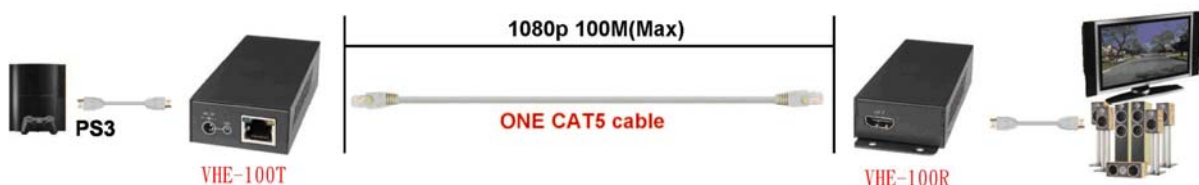

HDMI CAT5 Extender Series

ITEM NO.: **VHE-100** HDMI CAT5 Extra Long Rang Extender over Single CAT5 Cable 100 Meters

VHE-100 HDMI Extra Long Range CAT5 Extender is using only one cost effective CAT5E/6 cable to extend your HDTV display up to 100 meters at 1080p. With high quality uncompressed video to delivers significant value to the entire home and commercial entertainment system.

VHE-100 HDMI CAT5 Extra Long Range Extender over Single CAT5 cable Features:

- Extends HDMI Signal over one CAT5/5e/6 cable.
- Uncompressed high definition video up to 1080p@60Hz@48bits and 3D capable.
- Max. Data Rate- 10.2Gbps.
- HDMI 1.4 and HDCP compliance.
- Transmission range up to 100 meters at 1080p resolution.

Panel view:

VHE-100T

VHE-100R

Installation view:

Cable:

Link cable recommend use high quality Cat.5e, Cat.6, Cat.6a, Cat.7 UTP / STP or FTP cable.

Transmission Distance:

The maximum transmission distance up to 100meters, use lower resolution won't extend longer distance

Package Include:

- Transmitter x 1 piece
- Receiver x 1 piece
- Power adapter x 2 pieces

Specification:

ITEM	VHE-100T	VHE-100R
Resolution	Up to 1080p / 60Hz / 48 bit	
Distance	100M (Max)	
HDMI Connector	Type A	
Power Supply	Regulated 5V / 2A	
Power Consumption	600 mA (Max)	1200 mA (Max)
Temperature	Operation: 0 to 55°C, Storage: -20 to 85°C	
Humidity	Up to 95%	
Dimensions	49.2*92*25 (mm)	
Weight	120 g	135 g